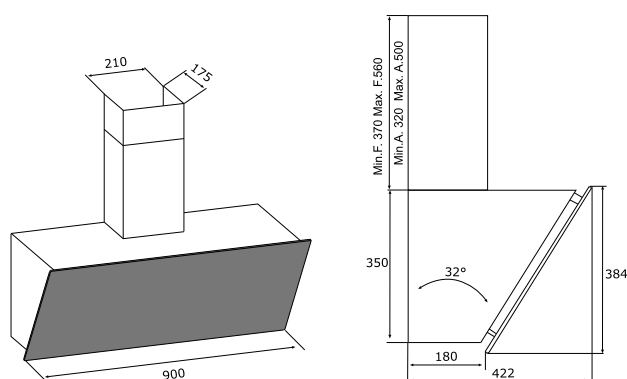

**Lamps:** 2x2,1W Led

**Size:** 90 cm

**Finish:** Steel with black glass and "Ossido bruno"  
ceramic panels

**Filters:** Washable grease filters  
Charcoal filters for recirculation mode (optional)